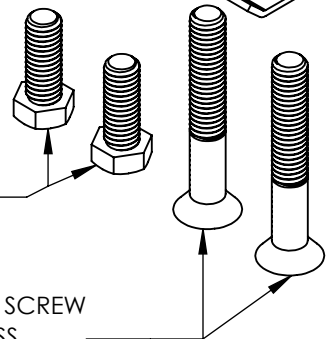

**HWGRT-02**

**HARDWARE PACK FF SERIES HLC FIBERGLASS GRATES 14.66"**

GRATE	LENGTH	LOAD CLASS	QTY REQ'D PER GRATE
FG1244	48"	H20	2 KITS

NUMBER INDICATES SYSTEM WIDTH — SPANNER BAR  
 TDS PART NO: FS1466

LOCKING DEVICE  
 HLC SADDLE CLIP  
 TDS PART NO: FG-734892

3/8"-16 X 1.00"  
 SS HEX HEAD CAP SCREW  
 TDS PART NO: HW 0063 SS

3/8-16 X 2.50"  
 SS FLAT HEAD MACHINE SCREW  
 TDS PART NO: HW 0019 SS

**SYSTEM INSTALLATION**

FS1466 & HW 0063 SS ARE USED TO SPACE SYSTEM PROPERLY AND ENSURE HOLE CENTERS ARE CORRECT.