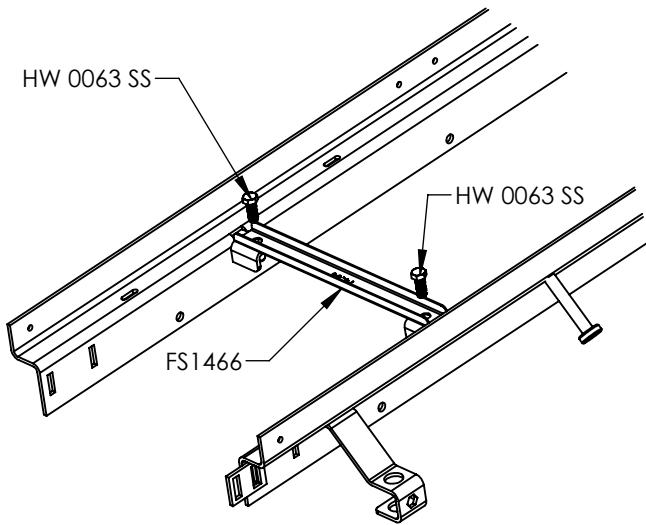

**HWGRT-02**

**HARDWARE PACK FF SERIES HLC FIBERGLASS GRATES 14.66"**

GRATE	LENGTH	LOAD CLASS	QTY REQ'D PER GRATE
FG1244	48"	H20	2 KITS

NUMBER INDICATES SYSTEM WIDTH — SPANNER BAR  
 TDS PART NO: FS1466

LOCKING DEVICE  
 HLC SADDLE CLIP  
 TDS PART NO: FG-734892

3/8"-16 X 1.00"  
 SS HEX HEAD CAP SCREW  
 TDS PART NO: HW 0063 SS

3/8-16 X 2.50"  
 SS FLAT HEAD MACHINE SCREW  
 TDS PART NO: HW 0019 SS

**SYSTEM INSTALLATION**

FS1466 & HW 0063 SS ARE USED TO SPACE SYSTEM PROPERLY AND ENSURE HOLE CENTERS ARE CORRECT.